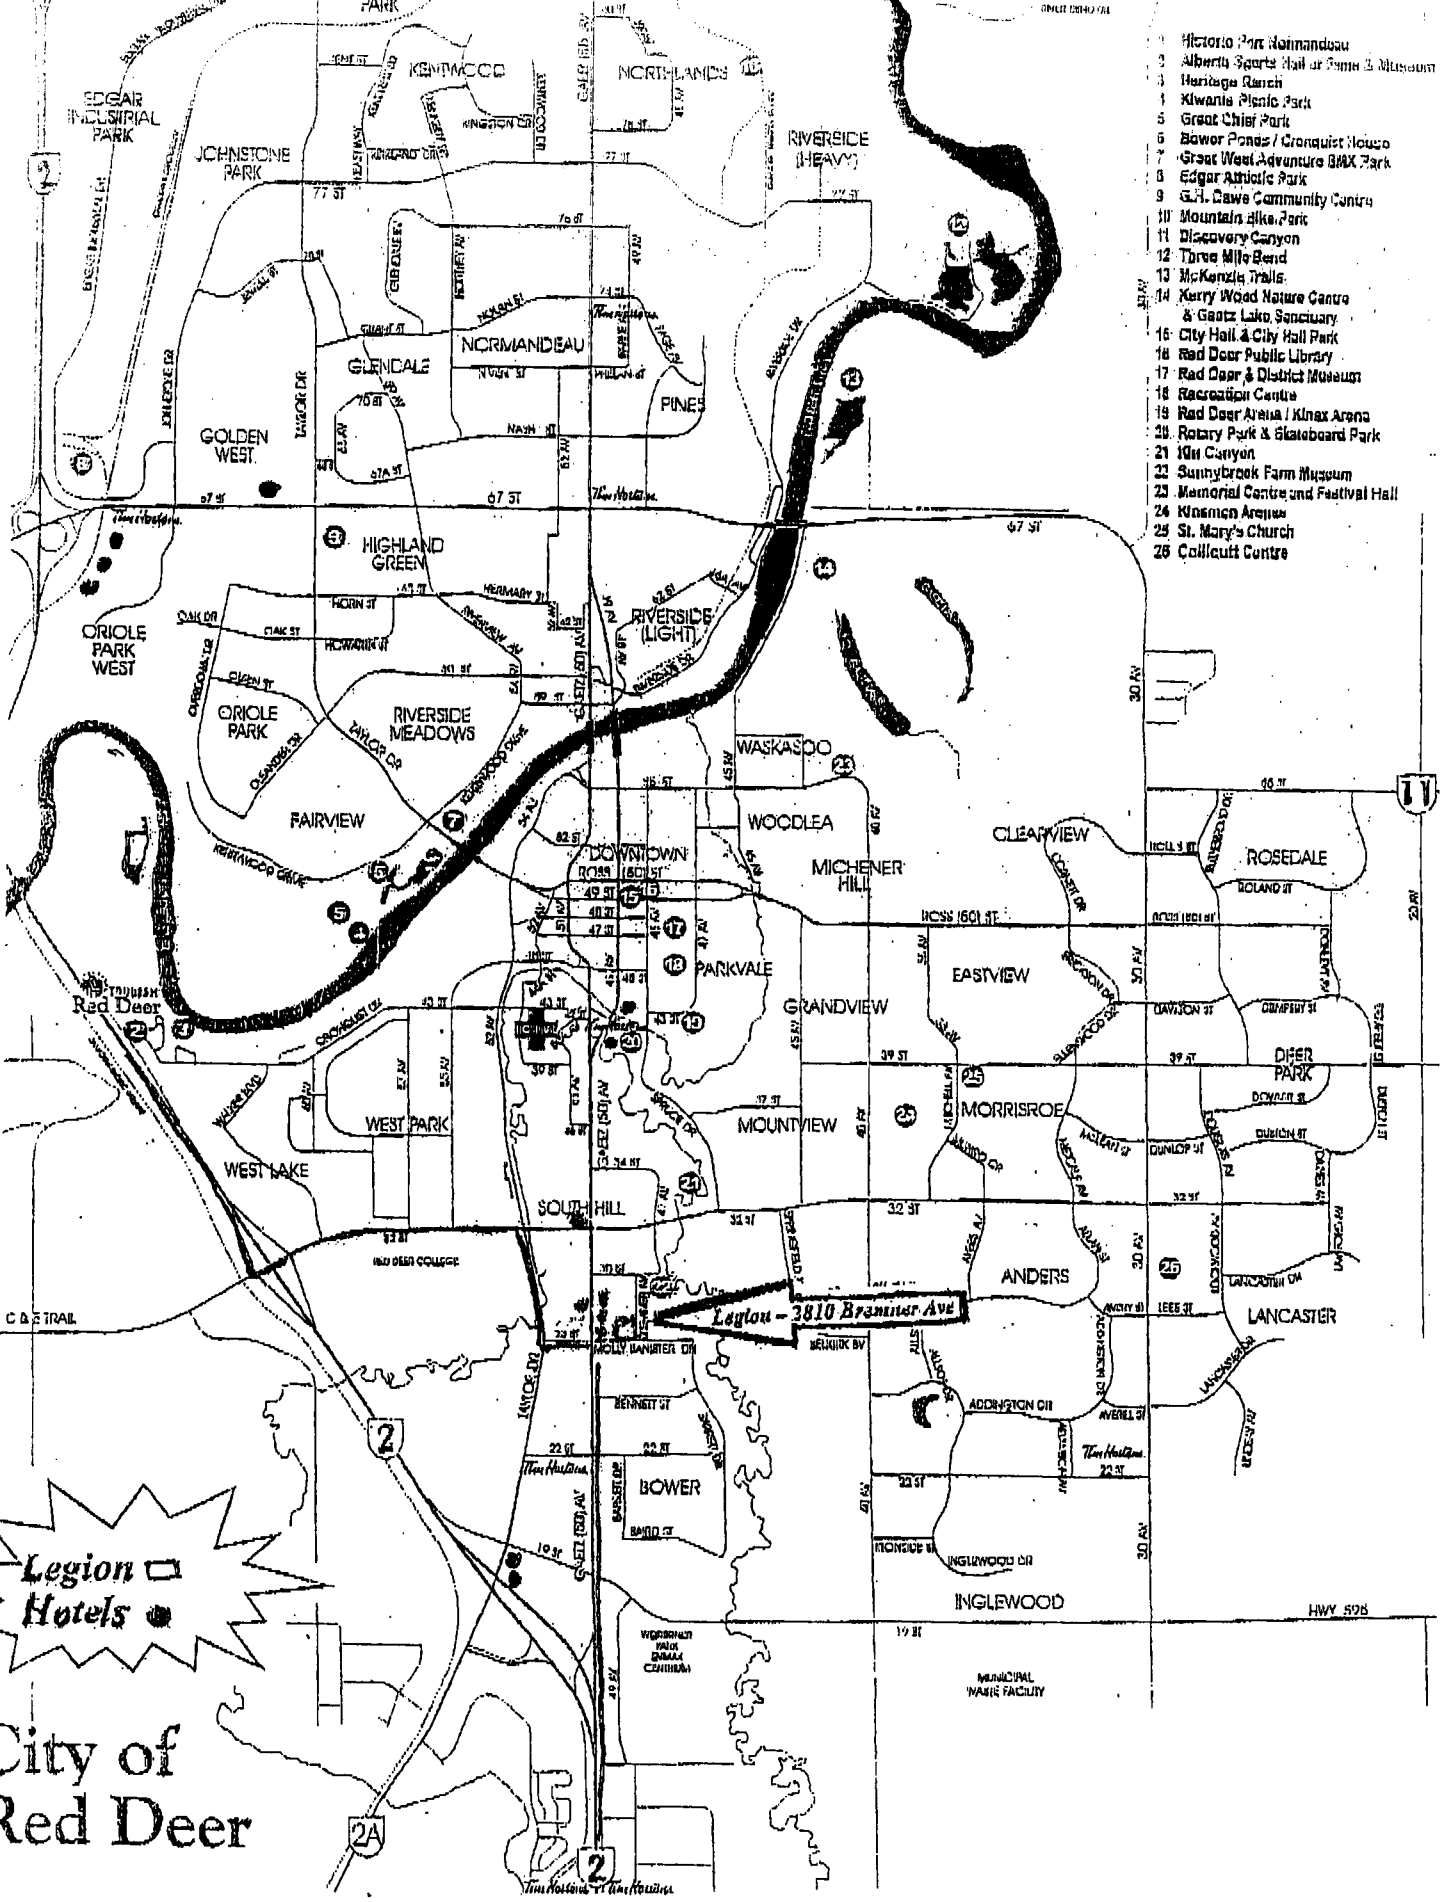

1. 1 Victoria Park Natmandeau
2. 2 Alberta Sports Hall of Fame & Museum
3. 3 Heritage Ranch
4. 4 Kiwanis Pleno Park
5. 5 Great Chief Park
6. 6 Bower Ponds / Cronquist House
7. 7 Great West Adventure BAX Park
8. 8 Edgar Athletic Park
9. 9 C.H. Cawc Community Centre
10. 10 Mountain Alka Park
11. 11 Discovery Canyon
12. 12 Three Mile Bend
13. 13 McKenzie Trails
14. 14 Kerry Wood Nature Centre & Gaetz Lake Sanctuary
15. 15 City Hall & City Hall Park
16. 16 Red Deer Public Library
17. 17 Red Deer & District Museum
18. 18 Recreation Centre
19. 19 Red Deer Arena / Kinax Arena
20. 20 Rotary Park & Skateboard Park
21. 21 10th Canyon
22. 22 Sunnybrook Farm Museum
23. 23 Memorial Centre and Festival Hall
24. 24 Kinnison Avenue
25. 25 St. Mary's Church
26. 26 Collicutt Centre

Legion □
Hotels ●

City of
Red Deer

Legion - 3810 Brannan Ave